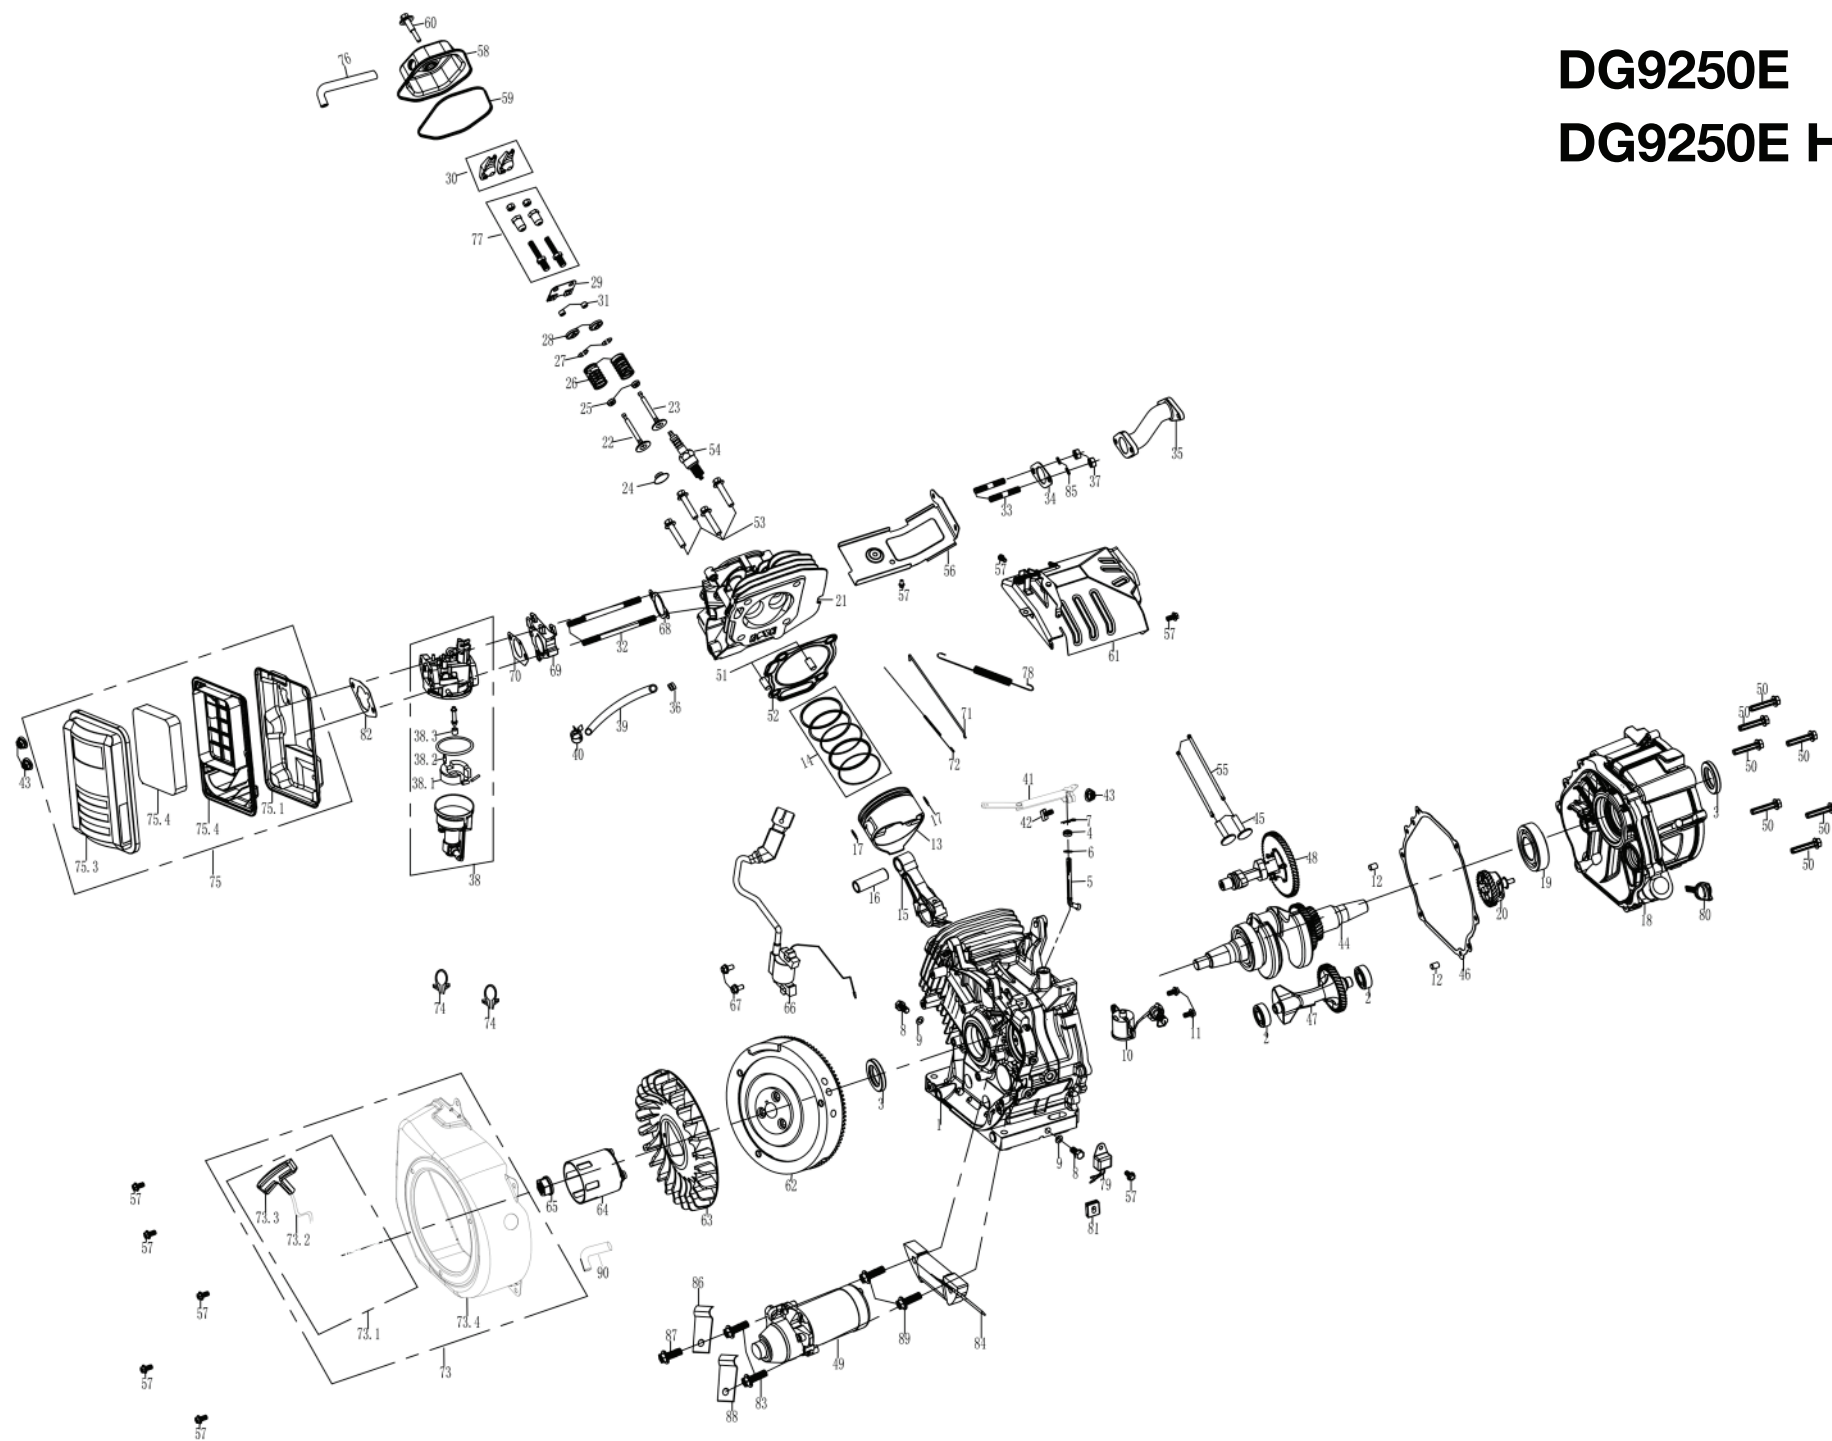

Spare parts for the DG9250E (HD) gasoline engine			
NO.	Code	Part name	Quantity
1	260218	CRANKCASE	1
2	93002	BALL BEARING	2
3	93511	OIL SEAL	2
4	93514	SEAL,GOVERNOR ARM SHAFT	1
5	263901	SHAFT,GOVERNOR ARM	1
6	96806	WASHER,GOVERNOR ARM SHAFT	1
7	263902	PIN,LOCK	1
8	91817	BOLT, DRAIN PLUG	2
9	94004	WASHER,DRAIN PLUG	2
10	265102	SWITCH ASSEMBLY,OIL LEVEL	1
11	91329	BOLT M6X16	2
12	240901	DOWEL PIN,CASECOVER	2
13	261205	PISTON	1
14	261604	SCRAPER RING SET ,PISTON	1
15	261503	ROD ASSEMBLY., CONNECTING	1
16	265501	PIN, PISTON	1
17	261301	CLIP, PISTON	2
18	260111	COVER ASSEMBLY, CRANKCASE	1
19	93015	BALL BEARING	1
20	264301	GOVERNOR ASSEMBLY	1
21	261002	CYLINDER HEAD	1
22	261702	VALVE,IN	1
23	265903	VALVE EXHAUST	1
24	261807	RETURNER,INTAKE VALVE	1
25	93513	OIL SEAL,VALVE	2
26	266002	SPRING,VALVE	2
27	260802	LOCKINMG FLAPS	4
28	261805	SEAT, VALVE SPRING,EX	2
29	262201	PLATE,PUSH ROD GUIDE	1
30	262101	ROCKER ASSY	2
31	261806	ROTATOR	2
32	91016	BOLT, STUD	2
33	91007	BOLT, STUD	2
34	96083	PACKING,EXHAUST	1
35	95205	EXHAUST PIPE	1
36	94401	RUBBER ,FUEL	1
37	90011	NUT M8	2
38	262814	CARBURETOR ASSEMBLY	1
38.1	5197	float	1
38.2	5196	fuel injection needle	1
38.3	14112-108	main metering jet	1
39	95451	FUEL LINE	1
40	94403	CLIP,FUEL LINE ϕ 7.5	1

Spare parts for the DG9250E HD gasoline engine			
NO.	Code	Part name	Quantity
76	95606	TUBE,BREATHER	1
77	91818	Adjuster Rocker Arm	2
78	264101	SPRING,GOVERNOR	1
79	245104	AMPLIFIER	1
80	265604	DIPSTICK	1
81	269901	RUBBER, STARTER ASSY	1
82	94227	SPACER,CARBURETOR	1
83	91348	BOLT M8X35	2
84	97210	CHARGE COIL	1
85	94206	SPRING WASHER	2
86	269902	CLAMPER CORD A	1
87	91340	BOLT M6X8	1
88	249901	CLAMPER CORD A	1
89	91333	BOLT M6X28	2
90	95901	BREATHE,TUBE	1