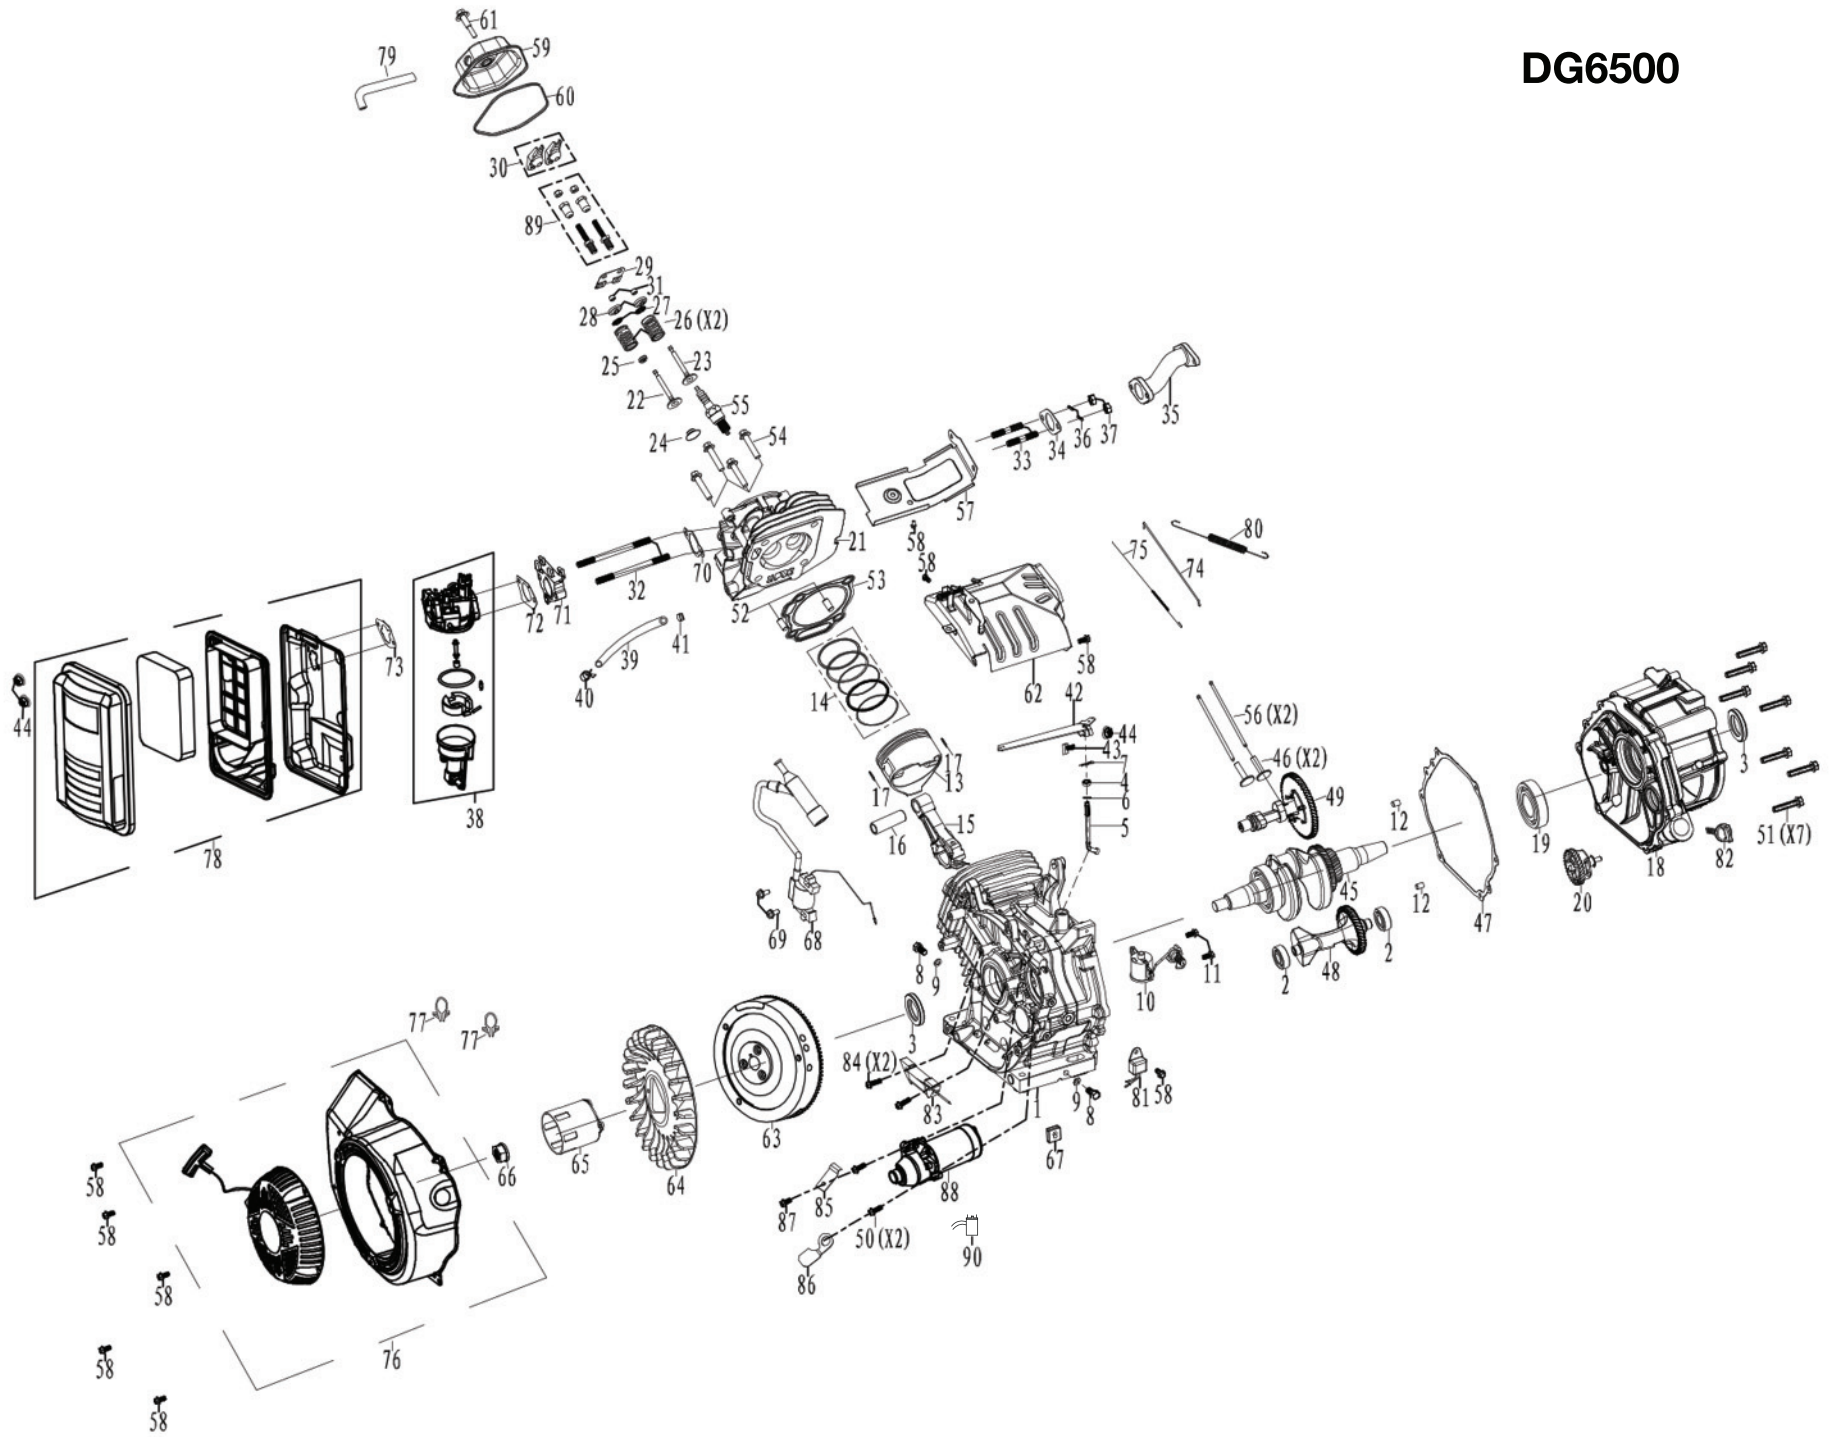

DUCAR

Diagramme de pièces *Parts diagram*

Le modèle peut différer légèrement de la photo / *The model may differ slightly from the picture*

DG6500

Moteur *Engine*

MTI
CANADA

DG6500

Spare parts for the DG6500 gasoline engine			
NO.	Code	Description	Qty
1	260218	CRANKCASE	1
2	93002	BALL BEARING	2
3	93511	OIL SEAL	2
4	93514	SEAL,GOVERNOR ARM SHAFT	1
5	263901	SHAFT,GOVERNOR ARM	1
6	96806	WASHER,GOVERNOR ARM SHAFT	1
7	263902	PIN,LOCK	1
8	91817	BOLT, DRAIN PLUG	2
9	94004	WASHER,DRAIN PLUG	2
10	265102	SWITCH ASSEMBLY,OIL LEVEL	1
11	91329	BOLT M6X16	2
12	240901	DOWEL PIN,CASECOVER	2
13	261205	PISTON	1
14	261604	SCRAPER RING SET ,PISTON	1
15	261503	ROD ASSEMBLY., CONNECTING	1
16	265501	PIN, PISTON	1
17	261301	CLIP, PISTON	2
18	260111	COVER ASSEMBLY, CRANKCASE	1
19	93015	BALL BEARING	1
20	264301	GOVERNOR ASSEMBLY	1
21	261002	CYLINDER HEAD	1
22	261702	VALVE,IN	1
23	265903	VALVE EXHAUST	1
24	261807	RETURNER,INTAKE VALVE	1
25	93513	OIL SEAL,VALVE	1
26	266002	SPRING,VALVE	2
27	260802	LOCKINMG FLAPS	4
28	261805	SEAT, VALVE SPRING,EX	2
29	262201	PLATE,PUSH ROD GUIDE	1
30	262101	ROCKER ASSY	2
31	261806	ROTATOR	2
32	91016	BOLT, STUD	2
33	91007	BOLT, STUD	2
34	96083	PACKING,EXHAUST	1
35	95207	EXHAUST PIPE	1
36	94206	SPRING WASHER	2
37	90011	NUT M8	2
38	262814	CARBURETOR ASSEMBLY	1
39	95451	FUEL LINE $\Phi 4 \times \Phi 8 \times 200$ mm	1
40	94403	CLIP,FUEL LINE $\Phi 7.5$	1
41	94401	RUBBER ,FUEL	1
42	264001	GOVERNOR ARM	1
43	91822	BOLT,GOVERNOR ARM	1
44	90016	NUT M6	3
45	260316	CRANKSHAFT ASSEMBLY	1