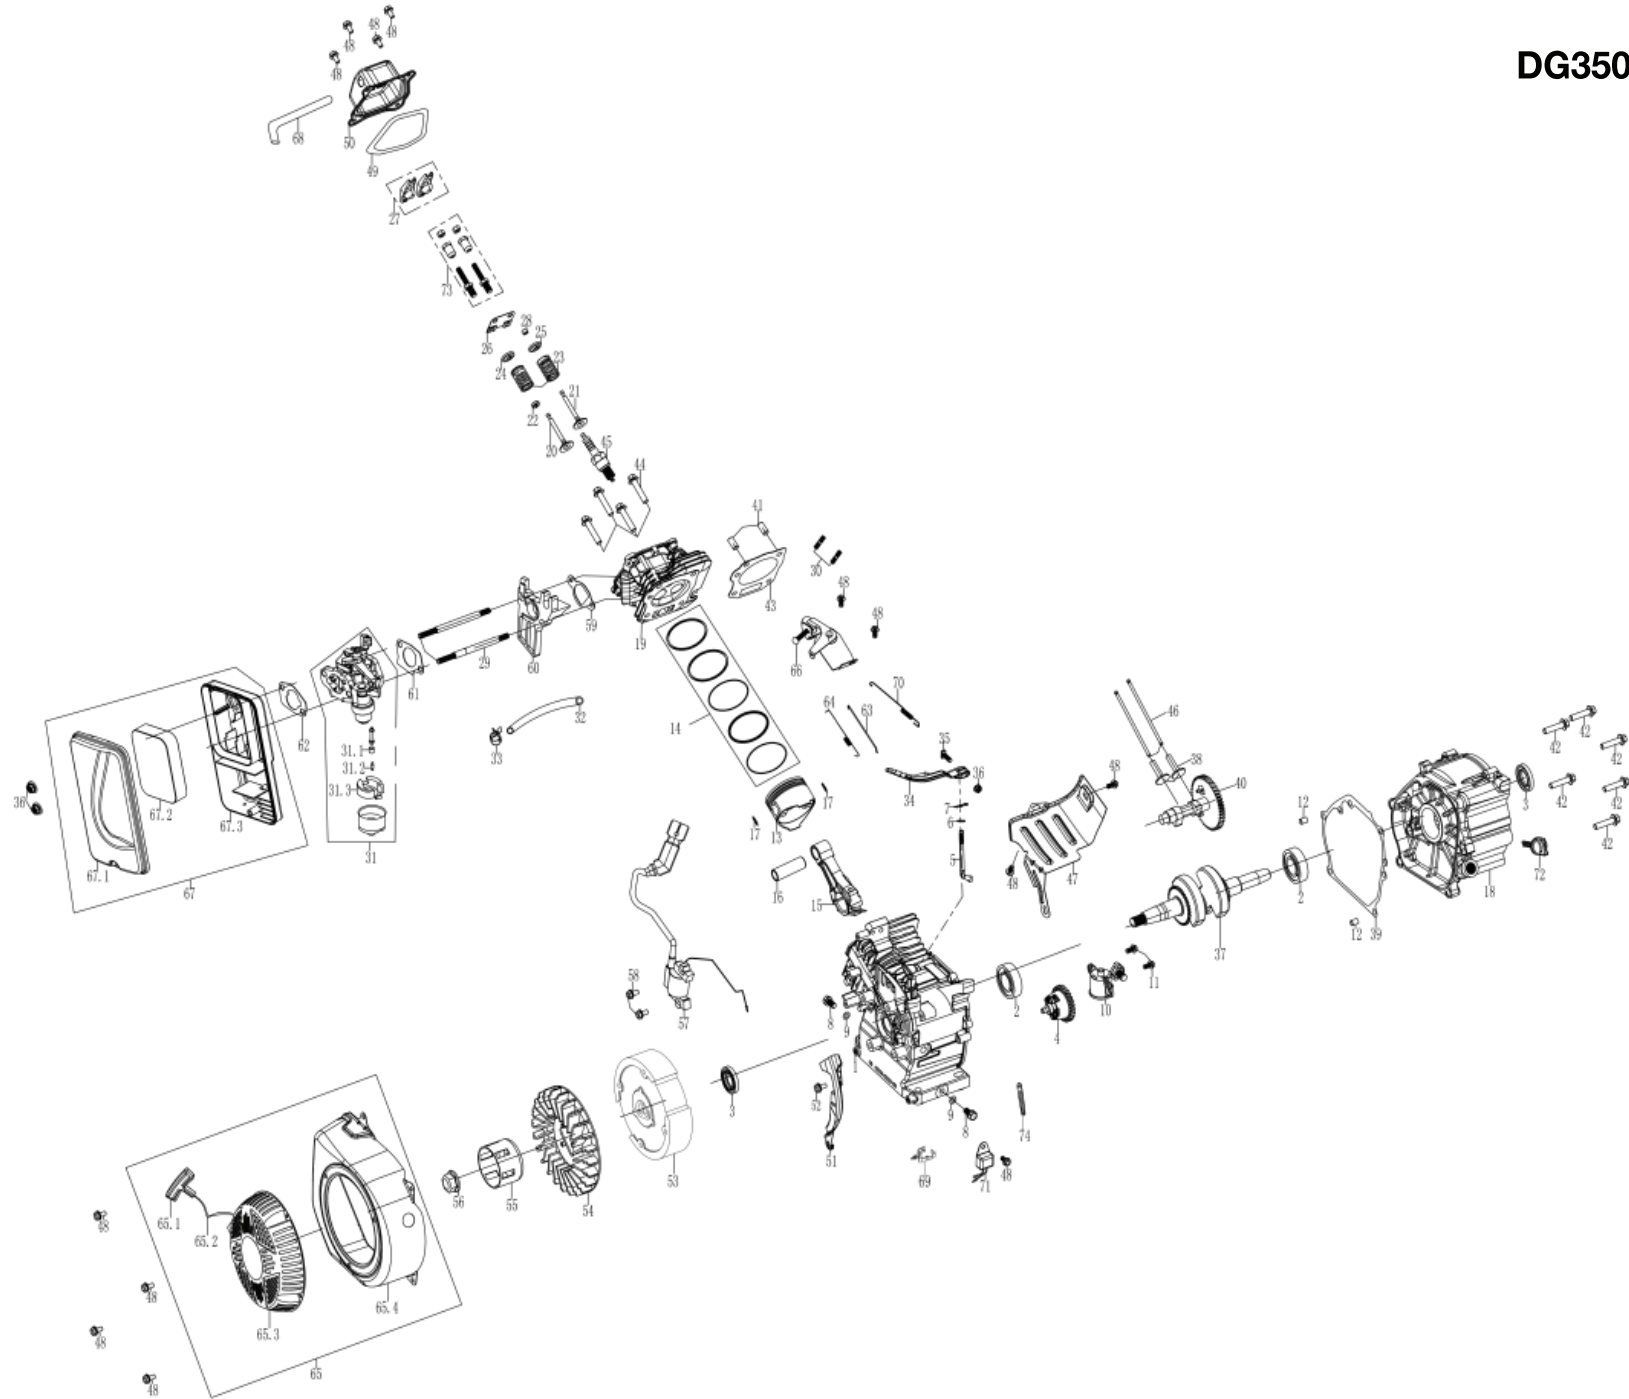

DUCAR

Diagramme de pièces *Parts diagram*

Le modèle peut différer légèrement de la photo / *The model may differ slightly from the picture*

DG3500

Moteur *Engine*

MTI
CANADA

DG3500

Spare parts for the DG3500 gasoline engine			
NO.	Code	Description	quantity
1	240214	CRANKCASE	1
2	93009	BALL BEARING	2
3	93507	OIL SEAL	2
4	244302	GOVERNOR ASSEMBLY	1
5	243901	SHAFT,GOVERNOR ARM	1
6	96804	WASHER,GOVERNOR ARM SHAFT	1
7	243902	PIN,LOCK	1
8	91816	BOLT, DRAIN PLUG	2
9	94007	WASHER,DRAIN PLUG	2
10	245102	SWITCH ASSEMBLY,OIL LEVEL	1
11	91329	BOLT M6X16	2
12	240901	DOWEL PIN,CASECOVER	2
13	241208	PISTON	1
14	241606	SCRAPER RING SET ,PISTON	1
15	241503	ROD ASSEMBLY., CONNECTING	1
16	245503	PIN, PISTON	1
17	241301	CLIP, PISTON	2
18	240113	COVER ASSEMBLY, CRANKCASE	1
19	241014	CYLINDER HEAD	1
20	241704	VALVE,IN	1
21	245904	VALVE EXHAUST	1
22	241806	RETURNER,INTAKE VALVE	1
23	246001	SPRING,VALVE	2
24	241801	SEAT, VALVE SPRING,IN	1
25	241802	SEAT, VALVE SPRING,EX	1
26	242202	PLATE,PUSH ROD GUIDE	1
27	242101	ROCKER ASSY	2
28	241804	ROTATOR	1
29	91009	BOLT, STUD	2
30	91007	BOLT, STUD	2
31	242818	CARBURETOR ASSEMBLY	1
31,1	5022	MAIN METERING JET	1
31,2	5020	FUEL INJECTION NEEDLE	1
31,3	5021	FLOAT	1
32	95409	FUEL LINE	1
33	94403	CLIP,FUEL LINE	1
34	244001	GOVERNOR ARM	1
35	91822	BOLT,GOVERNOR ARM	1
36	90016	NUT M6	3
37	240339	CRANKSHAFT ASSEMBLY	1
38	246102	LIFTER,VALVE	2
39	96041	PACKING,CASECOVER	1
40	242003	CAMSHAFT ASSEMBLY	1
41	240905	PIN, DOWEL	2
42	91347	BOLT M8X30	6
43	96058	GASKET,CYLINDER HEAD	1