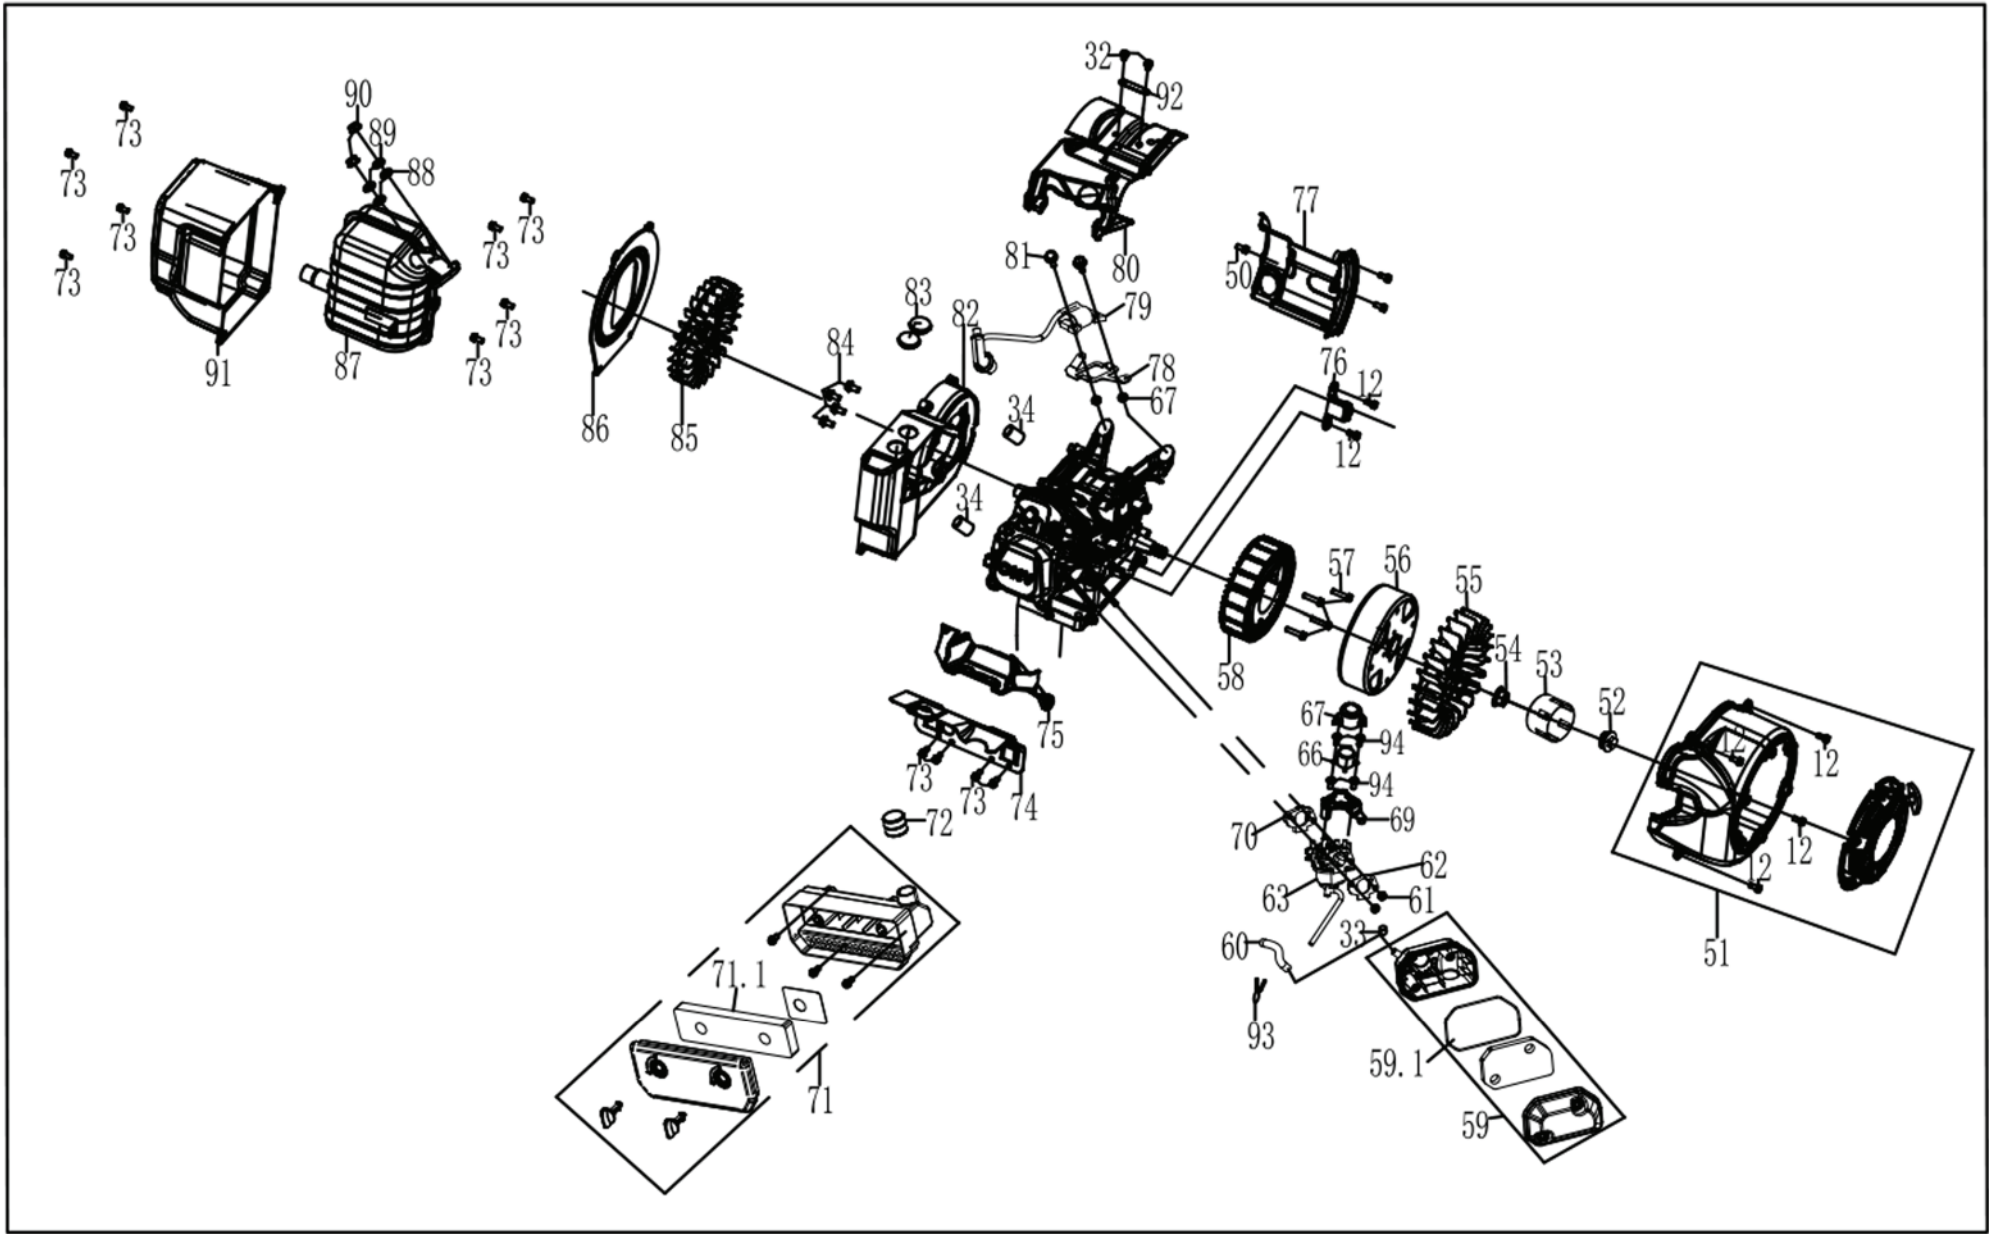

DUCAR

Diagramme de pièces *Parts diagram*

Le modèle peut différer légèrement de la photo / *The model may differ slightly from the picture*

D4000i Moteur *Engine*

MTI
CANADA

D4000i

Spare parts for the D4000i gasoline engine			
NO.	Code	Description	Qty
1	91347	BOLT M8X30	6
2	93507	OIL SEAL	2
3	245604	DIPSTICK	1
4	240116	COVER ASSEMBLY, CRANKCASE	1
5	96041	PACKING,CASECOVER	1
6	240901	DOWEL PIN,CASECOVER	2
7	93010	BALL BEARING	2
8	240364	CRANKSHAFT ASSEMBLY	1
9	332003	CAMSHAFT ASSEMBLY	1
10	246103	LIFTER,VALVE	2
11	241901	ROD,PUSH	2
12	91329	BOLT M6X16	8
13	245106	SWITCH ASSEMBLY,OIL LEVEL	1
14	330202	CRANKCASE	1
15	94007	WASHER,DRAIN PLUG	2
16	91816	BOLT, DRAIN PLUG	2
17	97431	STARTING MOTOR ASSEMBLY	1
18	91331	BOLT M6X25	2
19	241507	ROD ASSEMBLY., CONNECTING	1
20	245503	PIN, PISTON	1
21	241211	PISTON	1
22	241301	CLIP, PISTON	2
23	241607	SCRAPER RING SET ,PISTON	1
24	241021	CYLINDER HEAD	1
25	96182	PACKING,INTAKE	1
26	91029	BOLT, STUD	2
27	96051	PACKING,CARBURETOR	1
28	96058	GASKET,CYLINDER HEAD	1
29	240905	PIN, DOWEL	2
30	91007	BOLT, STUD	2
31	96055	PACKING,EXHAUST	1
32	91342	BOLT M8X12	2
33	249919	CAP,CENTRIFUGAL COVER	1
34	350901	DOWEL PIN,CASECOVER	2
35	91359	BOLT M8X60	4
36	97109	SPARK PULG	1
37	241704	VALVE,IN	1
38	245904	VALVE EXHAUST	1
39	241806	RETURNER,INTAKE VALVE	1
40	246001	SPRING,VALVE	2
41	241801	SEAT, VALVE SPRING,IN	1
42	241802	SEAT, VALVE SPRING,EX	1
43	241804	ROTATOR	1
44	242202	PLATE,PUSH ROD GUIDE	1
45	91818	Adjuster Rocker Arm	2
46	242101	ARM, ROCKER	2
47	96200	PACKING,HEADCOVER	1
48	241115	COVER COMP,CYLINDER HEAD	1