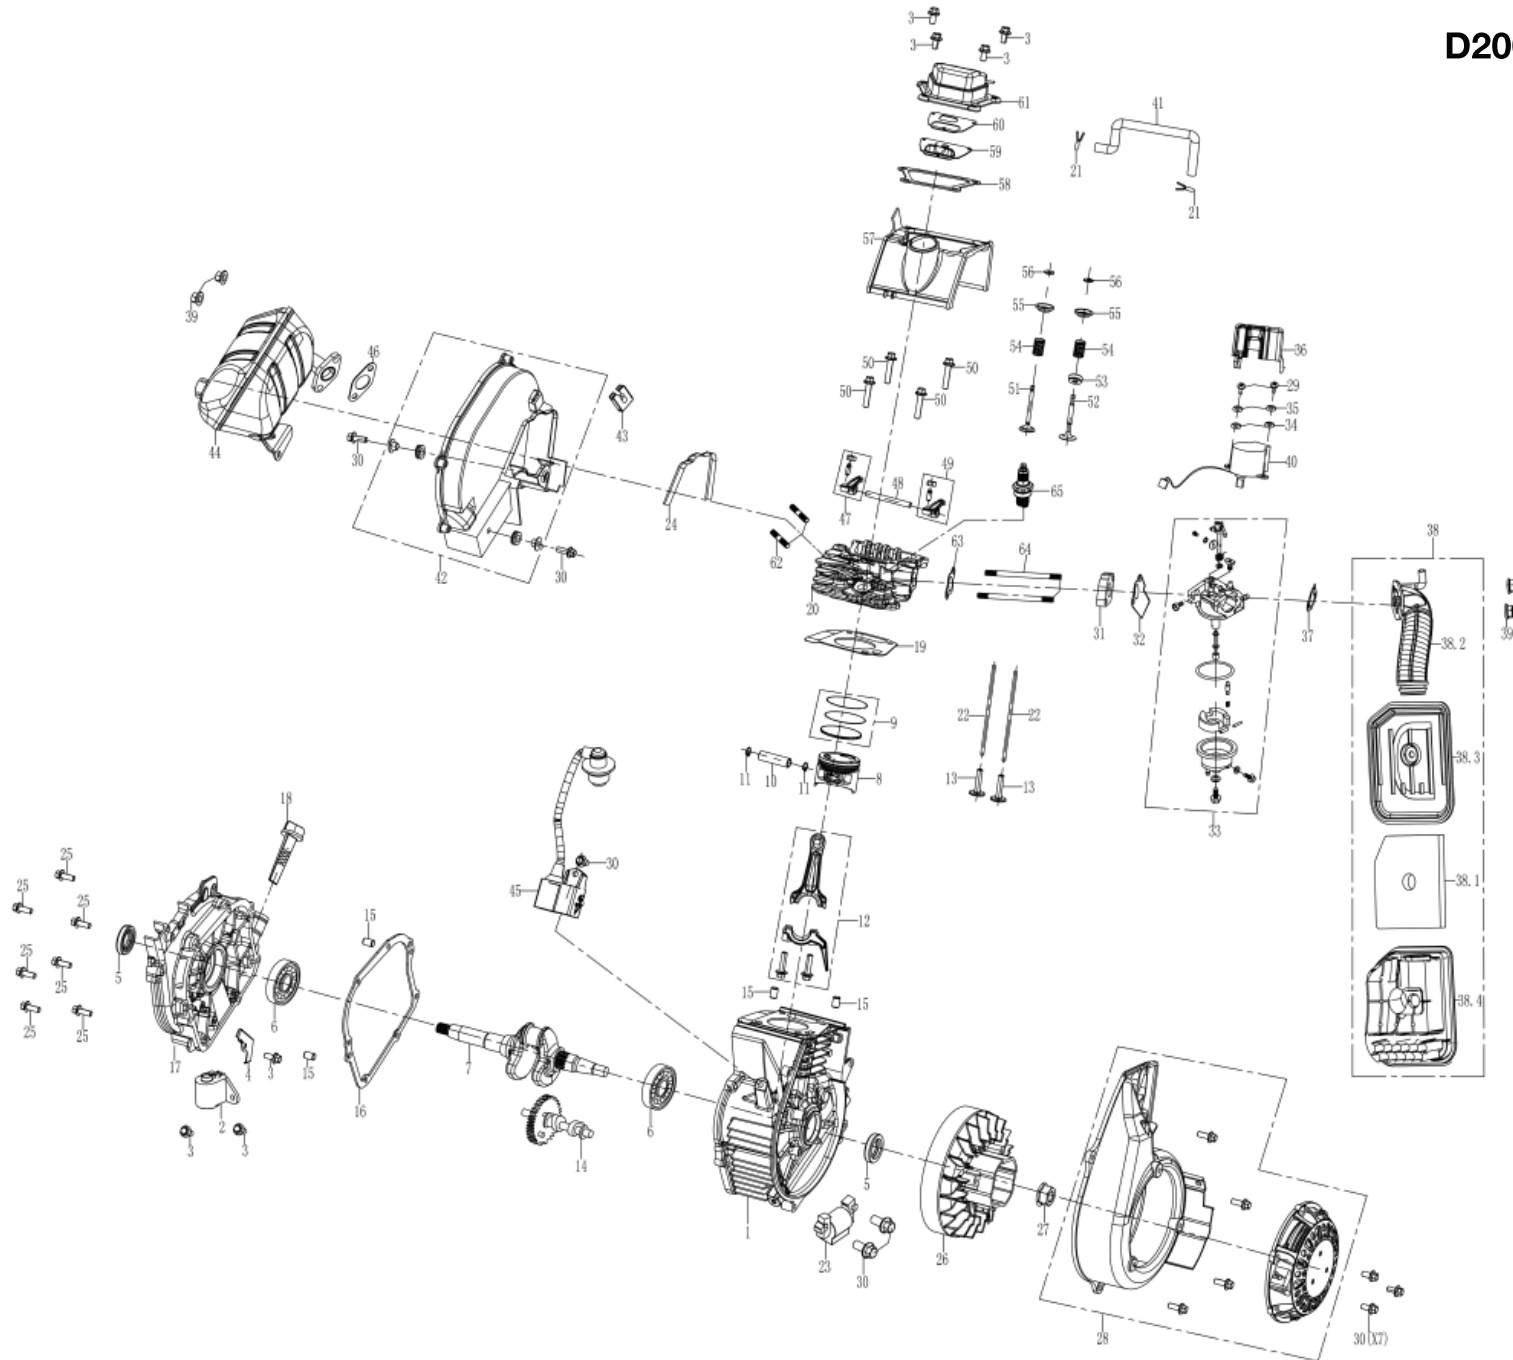

DUCAR

Diagramme de pièces *Parts diagram*

Le modèle peut différer légèrement de la photo / *The model may differ slightly from the picture*

D2000iS

Moteur *Engine*

MTI
CANADA

D2000iS

Spare parts for D2000iS Inverter engine

NO.	Code	Description	Qty
1	200201	CRANKCASE	1
2	205101	SWITCH ASSEMBLY,OIL LEVEL	1
3	91325	BOLT M6X12	7
4	209903	CLAMPER CORD	1
5	93501	OIL SEAL	2
6	93008	BALL BEARING	2
7	200301	CRANKSHAFT	1
8	201201	PISTON	1
9	201601	SCRAPER RING SET ,PISTON	1
10	205501	PIN, PISTON	1
11	201301	CLIP, PISTON	2
12	201501	ROD ASSEMBLY., CONNECTING	1
13	206101	LIFTER,VALVE	2
14	202001	CAMSHAFT ASSEMBLY	1
15	240904	CRANKCASE, PIN, DOWEL	4
16	96004	GASKET,MOULD ASSEMBLING	1
17	200101	COVER ASSEMBLY, CRANKCASE	1
18	205601	DIPSTICK	1
19	96005	GASKET,CYLINDER HEAD	1
20	201001	CYLINDER HEAD	1
21	94407	CLIP,BREATHER TUBE ϕ 10.5	2
22	201901	ROD,PUSH	2
23	97502	MAGNETO IGNITION	1
24	209901	STRIPPER RUBBER	1
25	91330	BOLT M6X20	7
26	200401	FLYWHEEL	1
27	90014	NUT, FLYWHEEL M12	1
28	204701	RECOIL STARTER ASSEMBLY	1
29	91805	CROSS RECESSED PAN HEAD BOLTS	2
30	91329	BOLT M6X16	12
31	202301	THERMAL INSULATION,CARBURATOR	1
32	96121	PAPER WASHER,CARBURATOR	1
33	202801	CARBURETOR ASSEMBLY	1
34	94217	FLAT WASHER ϕ 3.2	2
35	94203	SPRING WASHER ϕ 3.2	2
36	209906	STEPPER MOTOR PROTECTIVE COVER	1
37	96009	GASKET,AIR CLEANER	1
38	202901	AIR CLEANER ASSEMBLY	1
38.1	5138	ELEMENT,AIR CLEANER	1
38.2	5034		1
38.3	5188	COVER, AIR CLEANER	1
38.4	5190		1
39	90016	NUT M6	4
40	752007	STEPPER MOTOR	1
41	95614	TUBE,BREATHER	1